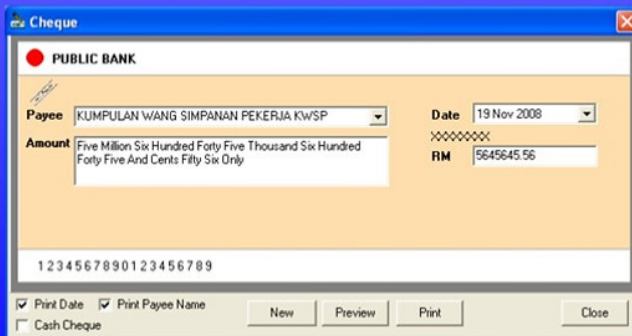

Compliant with CTCS System (Cheque Truncation and Conversion System)

Experience The Professional Way To Write Your Cheque