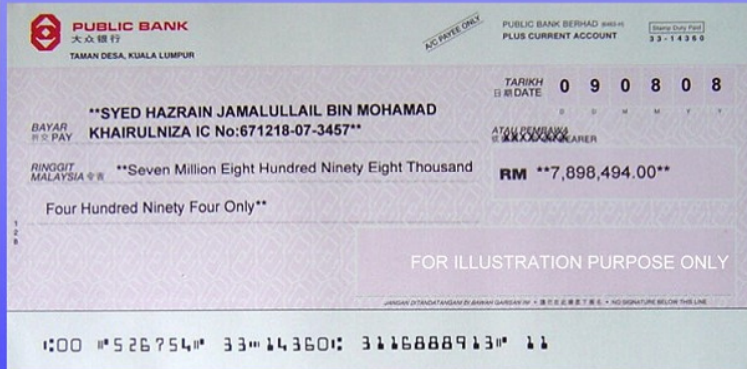

LASER
PRINTER

INKJET
PRINTER

DOT MATRIX
PRINTER

Why Cheque Printing Software...

Cheque Writer Software is Professional cheque printing application that enable corporate and home users to print preprinted cheque accurately, easily and fast! This program prints: payee, amount, word amount and date onto a preprinted cheque. Built in Layout Editor Enables support for wide range of printer and cheque layouts.

The Manual writing of cheque can be a tedious task typically when involves writing payee's name, amount, date and currency description which should be error-free. Cheques with errors will increase the expenses of the company.

Cheque Writer Software can provide you fast, friendly service at competitive rates. This user-friendly software enables you to print any bank cheques using only minimum system requirement.

The Revolutionary Way To Manage Your Cheque in 3 easy Steps.

1. Tear Out Your Cheque, Put It In The Printer
2. Enter The Relevant Data In The Software
3. Print On Any Of Your Office Printers

FEATURES

- Support All Malaysia Bank Cheque
- Support Multi Cheque Size
- Support Unlimited Bank Account
- Auto Second Line for Long Payee Name
- Automatic Number to Word Conversion
- B. Malaysia or English Words Conversion
- Can Print Oversea Cheque Format (Singapore...)
- Backup or Restore data to Storage Media.
- Allow Multiple PC Installation
- Support Inkjet, Dot-matrix and Laser Printer